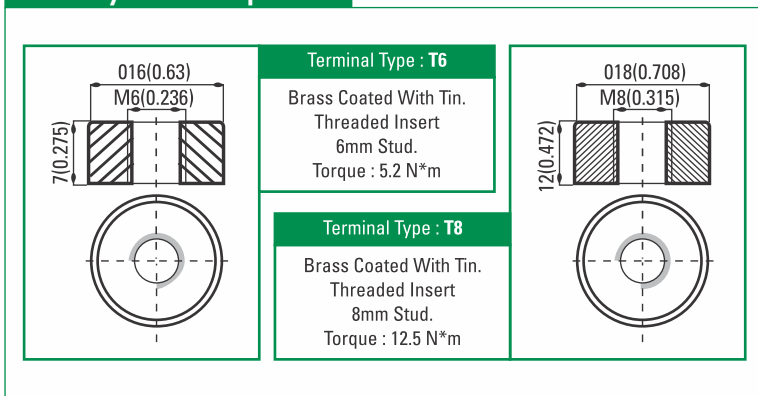

General Technical Particulars of SOLAR GEL Battery Models

Model	Capacity (AH) @ 27°C					Dimensions (mm) ± 3mm				Normal Charging Current (A)	Short Circuit Current (A)	Internal Resistance (mΩ)	Battery Weight (Kg) ± 3%	Terminal Type
	20 hr 10.5V	10 hr 10.5V	5 hr 10.5V	3 hr 10.2V	1 hr 10.2V	Length	Width	Height	Total Height					
SG1235	37.00	35.00	29.05	25.20	19.25	197.00	165.00	179.00	179.00	3.50	555.00	14.50	15.40	T6
SG1250	53.00	50.00	41.50	36.00	27.50	349.00	167.00	190.00	192.00	5.00	795.00	13.80	19.30	T6
SG1255	58.00	55.00	45.65	39.60	30.25	349.00	167.00	190.00	192.00	5.50	870.00	12.70	22.30	T6
SG1265	68.00	65.00	53.95	46.80	35.75	331.00	173.00	223.00	225.00	6.50	1020.00	11.50	27.00	T6
SG1285	90.00	85.00	70.55	61.20	46.75	405.00	172.00	226.00	226.00	8.50	1350.00	9.20	32.30	T8
SG12100	105.00	100.00	83.00	72.00	55.00	485.00	170.00	242.00	242.00	10.00	1575.00	8.60	42.30	T8
SG12125	131.00	125.00	103.75	90.00	68.75	522.00	238.00	219.00	225.00	12.50	1875.00	6.90	49.80	T8
SG12150	158.00	150.00	124.50	108.00	82.50	522.00	238.00	219.00	225.00	15.00	2250.00	5.75	58.10	T8
SG12175	184.00	175.00	145.25	126.00	96.25	522.00	238.00	219.00	225.00	17.50	2760.00	4.60	64.40	T8
SG12200	210.00	200.00	166.00	144.00	110.00	522.00	238.00	219.00	225.00	20.00	3150.00	4.00	72.10	T8

*Specifications are under continuous improvement. Subject to change without notice.

Battery Terminal Options